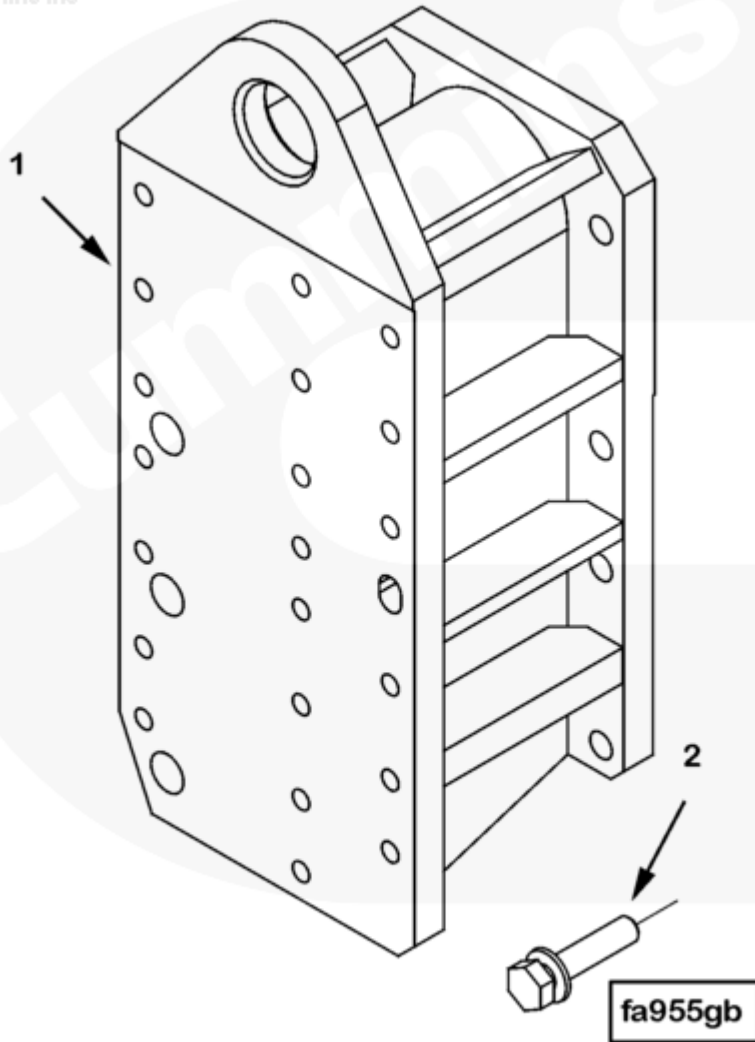

Parts Catalog - Option Detail

Electronic Parts Catalog - Option Detail				
Option	Group	Graphic	Film Card	Date
FA50023	08.03	fa955gb	P23	08-SEP-08
Engines	QSK23 CM2250 K109, QSK23 CM500			

©Cummins Inc

[SMALL](#) | [MEDIUM](#) | [LARGE](#)

Cart	Ref No	Part Number	Part Description	Required	Remarks
View My Cart					
		FA50023	Fan Drive Mounting		Fan drive...(More)

					for qsk23 bof engines for
					service.
					Not to be used for
					production.
<input type="checkbox"/>	1	4096183	Engine Lifting Bracket	1	
<input type="checkbox"/>	2	4096725	Captive Washer Cap Screw	8	